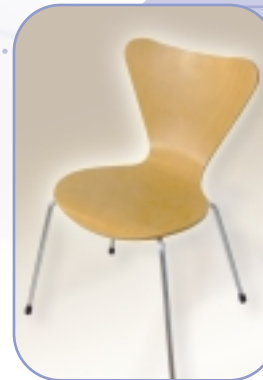

"JACOBSEN" chair

- Height: 85 cm
- Width: 52 cm
- Depth: 47 cm
- Finishing: chromed legs, lacquered plywood shell
- Colour: chrome legs, beech shell, white, orange, black

code: 1-0006