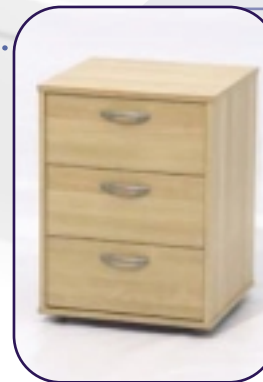

"DRAWER BOX"

- Height: 55 cm
- Depth: 42 cm
- Length: 40 cm
- Finishing: laminated body, metal handles
- Colour: beech body, metal handles

code: 3-0006