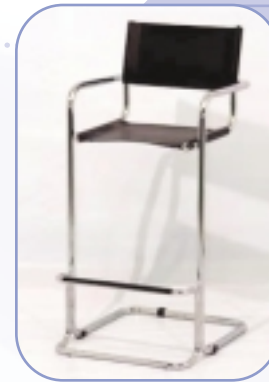

code: 1-0025

"ZETA" bar chair

- Height: 82 cm
- Width: 40 cm
- Depth: 40 cm
- Finishing: chromed tube frame, leather upholstered seat
- Colour: chrome frame, black seat

code: 1-0028

"BOMBO" bar chair

- Height: 71/82 cm
- Width: 40 cm
- Depth: 40 cm
- Finishing: chromed tube leg, plastic seat
- Colour: chrome leg, orange, white, black seat

code: 1-0026

"DELTA" bar chair

- Height: 100 cm
- Width: 50 cm
- Depth: 40 cm
- Finishing: chromed tube structure, leather seat and back
- Colour: chrome frame, black seat and back

code: 1-0029

"ASTRA" bar chair

- Height: 71 cm
- Width: 40 cm
- Depth: 40 cm
- Finishing: chromed tube leg, plastic seat
- Colour: chrome leg, white seat

code: 1-0027

"DENNIS" bar chair

- Height: 110 cm
- Width: 30 cm
- Depth: 30 cm
- Finishing: painted, lacquered tube frame, wood seat and back
- Colour: metal gray frame, pine seat and back